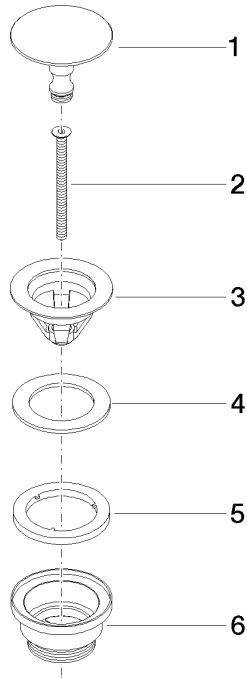

10 126 970

Fits: IMO, LULU, MADISON, MEM, TARA,  
CL.1, LISSÉ, VAIA, META, CYO

	Platinum	10 126 970-08
	Chrome	10 126 970-00
	Brushed Platinum	10 126 970-06
	Durabress (23kt Gold)	10 126 970-09
	Dark Chrome	10 126 970-19
	Light Gold	10 126 970-26
	Brushed Light Gold	10 126 970-27
	Brushed Durabress (23kt Gold)	10 126 970-28
	Matte Black	10 126 970-33
	Brushed Bronze	10 126 970-42
	Brushed Champagne (22kt Gold)	10 126 970-46
	Champagne (22kt Gold)	10 126 970-47
	Brushed Chrome	10 126 970-93
	Brushed Dark Platinum	10 126 970-99

## Basin Waste without press-closing 1 1/4" - Platinum

---

IMO

10 126 970

Only suitable for sinks without an overflow.

10 126 970

mm [inches]

10 126 970

### Spare parts list

No.	Item Number	Name	Quantity used	Delivery time
1	09 31 20 097-08	plug	1	60
2	09 30 30 179 90	screw	1	2
3	09 11 01 038-08	cup	1	40
4	09 14 05 061 90	seal	1	2
5	09 14 03 153 90	seal	1	2
6	09 11 10 156-08	connection	1	60