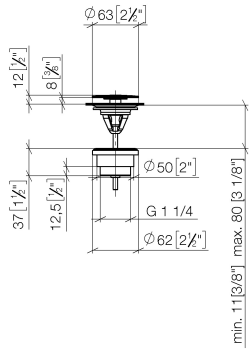

## Basin Waste without press-closing 1 1/4" - Platinum

---

IMO

10 126 970

Only suitable for sinks without an overflow.

10 126 970

mm [inches]

10 126 970

### Spare parts list

No.	Item Number	Name	Quantity used	Delivery time
1	09 31 20 097-08	plug	1	60
2	09 30 30 179 90	screw	1	2
3	09 11 01 038-08	cup	1	40
4	09 14 05 061 90	seal	1	2
5	09 14 03 153 90	seal	1	2
6	09 11 10 156-08	connection	1	60